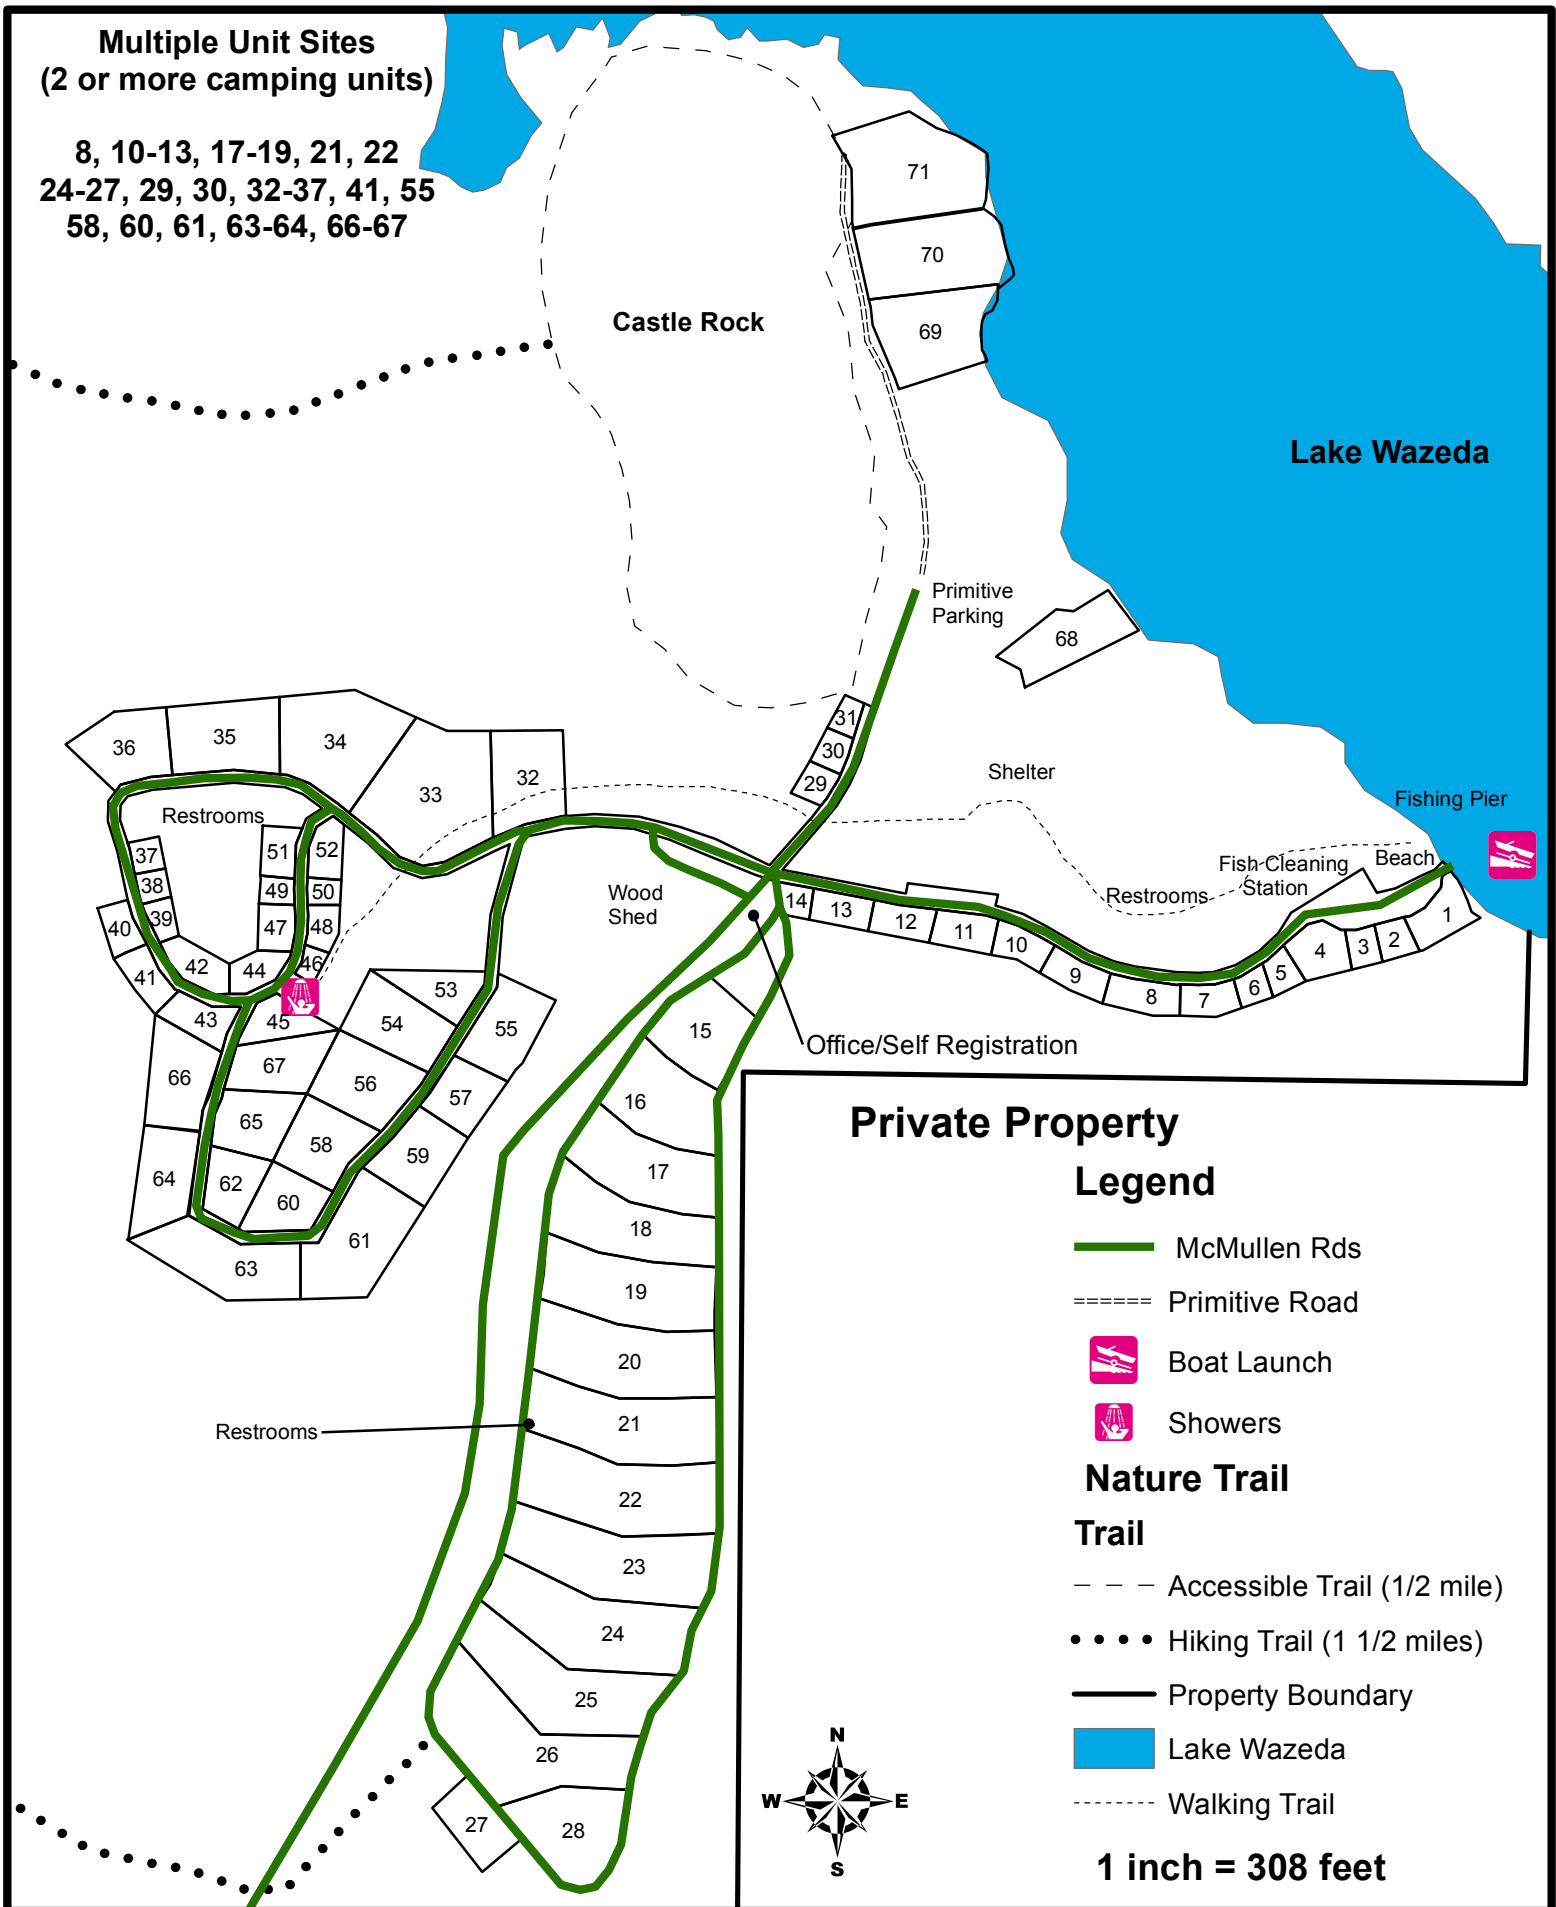

McMullen Memorial County Park

**Multiple Unit Sites
(2 or more camping units)**

8, 10-13, 17-19, 21, 22
24-27, 29, 30, 32-37, 41, 55
58, 60, 61, 63-64, 66-67

Private Property

Legend

McMullen Rds

Primitive Road

Boat Launch

Showers

Nature Trail

Trail

Accessible Trail (1/2 mile)

Hiking Trail (1 1/2 miles)

Property Boundary

Lake Wazeda

Walking Trail

1 inch = 308 feet