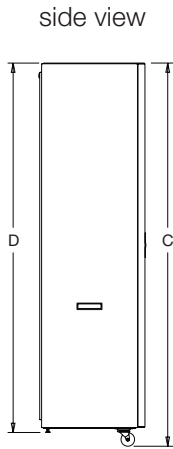

Slim 5 Series

basic dimensions

all dimensions in inches unless otherwise noted [all dimensions in brackets are in millimeters]

Note: Some dimensions are given for both 5-X and 5-X-26 in the form (5-X / 5-X-26)

Useable Depth Part #	Useable Depth	A Overall Height	B Racking Height	C Height w/ Casters	D Height w/ Leveling Feet
----------------------	---------------	------------------	------------------	---------------------	---------------------------

5-37-26	26 [660]	68.50 [1740]	64.75 [1645]	72.25 [1835]	68.88/69.25 [1750/1759]
---------	----------	--------------	--------------	--------------	-------------------------

Notes:

1. Side panels are .25" [6] shorter than the overall height of the Slim 5 Rack
2. Add an additional .06" [2] to the "Height with casters" (C) for the skirted caster base option
3. Skirted caster base is not a required option when using casters
4. Runner kits (5-RS20 and 5-RS26) add 1/4" [6mm] to overall height of rack