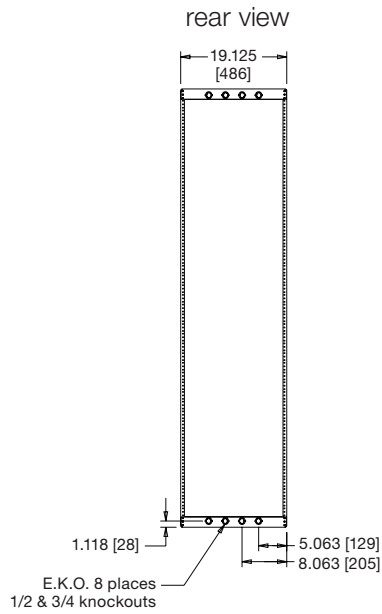

Slim 5 Series

basic dimensions

all dimensions in inches unless otherwise noted [all dimensions in brackets are in millimeters]

Note: Some dimensions are given for both 5-X and 5-X-26 in the form (5-X / 5-X-26)

Useable Depth Part #	Useable Depth	A Overall Height	B Racking Height	C Height w/ Casters	D Height w/ Leveling Feet
----------------------	---------------	------------------	------------------	---------------------	---------------------------

5-37-26	26 [660]	68.50 [1740]	64.75 [1645]	72.25 [1835]	68.88/69.25 [1750/1759]
---------	----------	--------------	--------------	--------------	-------------------------

Notes:

1. Side panels are .25" [6] shorter than the overall height of the Slim 5 Rack
2. Add an additional .06" [2] to the "Height with casters" (C) for the skirted caster base option
3. Skirted caster base is not a required option when using casters
4. Runner kits (5-RS20 and 5-RS26) add 1/4" [6mm] to overall height of rack