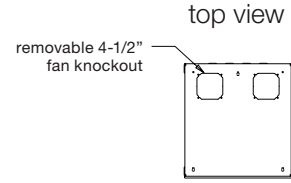

Slim 5 Series

basic dimensions

all dimensions in inches unless otherwise noted [all dimensions in brackets are in millimeters]

Note: Some dimensions are given for both 5-X and 5-X-26 in the form (5-X / 5-X-26)

Useable Depth Part #	Useable Depth	A Overall Height	B Racking Height	C Height w/ Casters	D Height w/ Leveling Feet
----------------------	---------------	------------------	------------------	---------------------	---------------------------

5-37-26	26 [660]	68.50 [1740]	64.75 [1645]	72.25 [1835]	68.88/69.25 [1750/1759]
---------	----------	--------------	--------------	--------------	-------------------------

Notes:

1. Side panels are .25" [6] shorter than the overall height of the Slim 5 Rack
2. Add an additional .06" [2] to the "Height with casters" (C) for the skirted caster base option
3. Skirted caster base is not a required option when using casters
4. Runner kits (5-RS20 and 5-RS26) add 1/4" [6mm] to overall height of rack