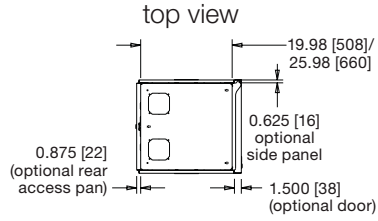

Slim 5 Series

basic dimensions

all dimensions in inches unless otherwise noted [all dimensions in brackets are in millimeters]

Note: Some dimensions are given for both 5-X and 5-X-26 in the form (5-X / 5-X-26)

Useable Depth Part #	Useable Depth	A Overall Height	B Racking Height	C Height w/ Casters	D Height w/ Leveling Feet
----------------------	---------------	------------------	------------------	---------------------	---------------------------

5-37-26	26 [660]	68.50 [1740]	64.75 [1645]	72.25 [1835]	68.88/69.25 [1750/1759]
---------	----------	--------------	--------------	--------------	-------------------------

Notes:

1. Side panels are .25" [6] shorter than the overall height of the Slim 5 Rack
2. Add an additional .06" [2] to the "Height with casters" (C) for the skirted caster base option
3. Skirted caster base is not a required option when using casters
4. Runner kits (5-RS20 and 5-RS26) add 1/4" [6mm] to overall height of rack