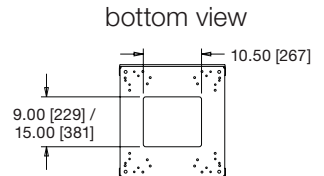

Slim 5 Series

basic dimensions

all dimensions in inches unless otherwise noted [all dimensions in brackets are in millimeters]

Note: Some dimensions are given for both 5-X and 5-X-26 in the form (5-X / 5-X-26)

Useable Depth Part #	Useable Depth	A Overall Height	B Racking Height	C Height w/ Casters	D Height w/ Leveling Feet
----------------------	---------------	------------------	------------------	---------------------	---------------------------

5-37-26	26 [660]	68.50 [1740]	64.75 [1645]	72.25 [1835]	68.88/69.25 [1750/1759]
---------	----------	--------------	--------------	--------------	-------------------------

Notes:

1. Side panels are .25" [6] shorter than the overall height of the Slim 5 Rack
2. Add an additional .06" [2] to the "Height with casters" (C) for the skirted caster base option
3. Skirted caster base is not a required option when using casters
4. Runner kits (5-RS20 and 5-RS26) add 1/4" [6mm] to overall height of rack