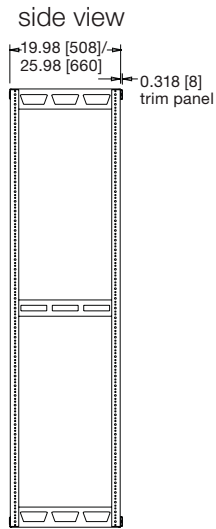

Slim 5 Series

basic dimensions

all dimensions in inches unless otherwise noted [all dimensions in brackets are in millimeters]

Note: Some dimensions are given for both 5-X and 5-X-26 in the form (5-X / 5-X-26)

Useable Depth Part #	Useable Depth	A Overall Height	B Racking Height	C Height w/ Casters	D Height w/ Leveling Feet
----------------------	---------------	------------------	------------------	---------------------	---------------------------

5-37-26	26 [660]	68.50 [1740]	64.75 [1645]	72.25 [1835]	68.88/69.25 [1750/1759]
---------	----------	--------------	--------------	--------------	-------------------------

Notes:

1. Side panels are .25" [6] shorter than the overall height of the Slim 5 Rack
2. Add an additional .06" [2] to the "Height with casters" (C) for the skirted caster base option
3. Skirted caster base is not a required option when using casters
4. Runner kits (5-RS20 and 5-RS26) add 1/4" [6mm] to overall height of rack