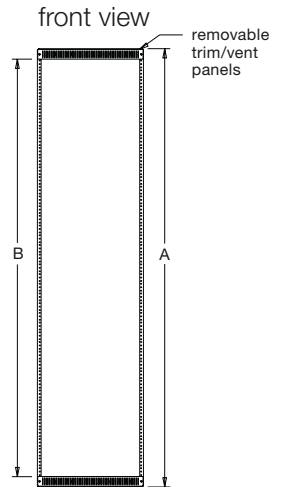

Slim 5 Series

basic dimensions

all dimensions in inches unless otherwise noted [all dimensions in brackets are in millimeters]

Note: Some dimensions are given for both 5-X and 5-X-26 in the form (5-X / 5-X-26)

Useable Depth Part #	Useable Depth	A Overall Height	B Racking Height	C Height w/ Casters	D Height w/ Leveling Feet
----------------------	---------------	------------------	------------------	---------------------	---------------------------

5-37-26	26 [660]	68.50 [1740]	64.75 [1645]	72.25 [1835]	68.88/69.25 [1750/1759]
---------	----------	--------------	--------------	--------------	-------------------------

Notes:

1. Side panels are .25" [6] shorter than the overall height of the Slim 5 Rack
2. Add an additional .06" [2] to the "Height with casters" (C) for the skirted caster base option
3. Skirted caster base is not a required option when using casters
4. Runner kits (5-RS20 and 5-RS26) add 1/4" [6mm] to overall height of rack