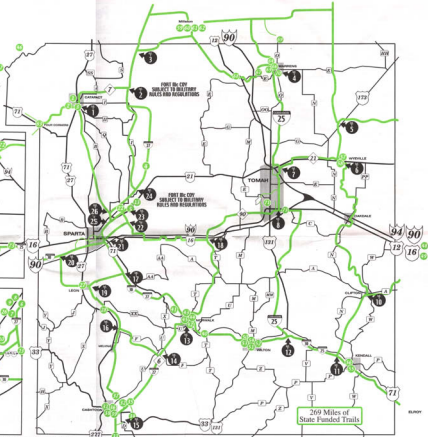

▬ Corridor Trails   ◆ Trail Numbers