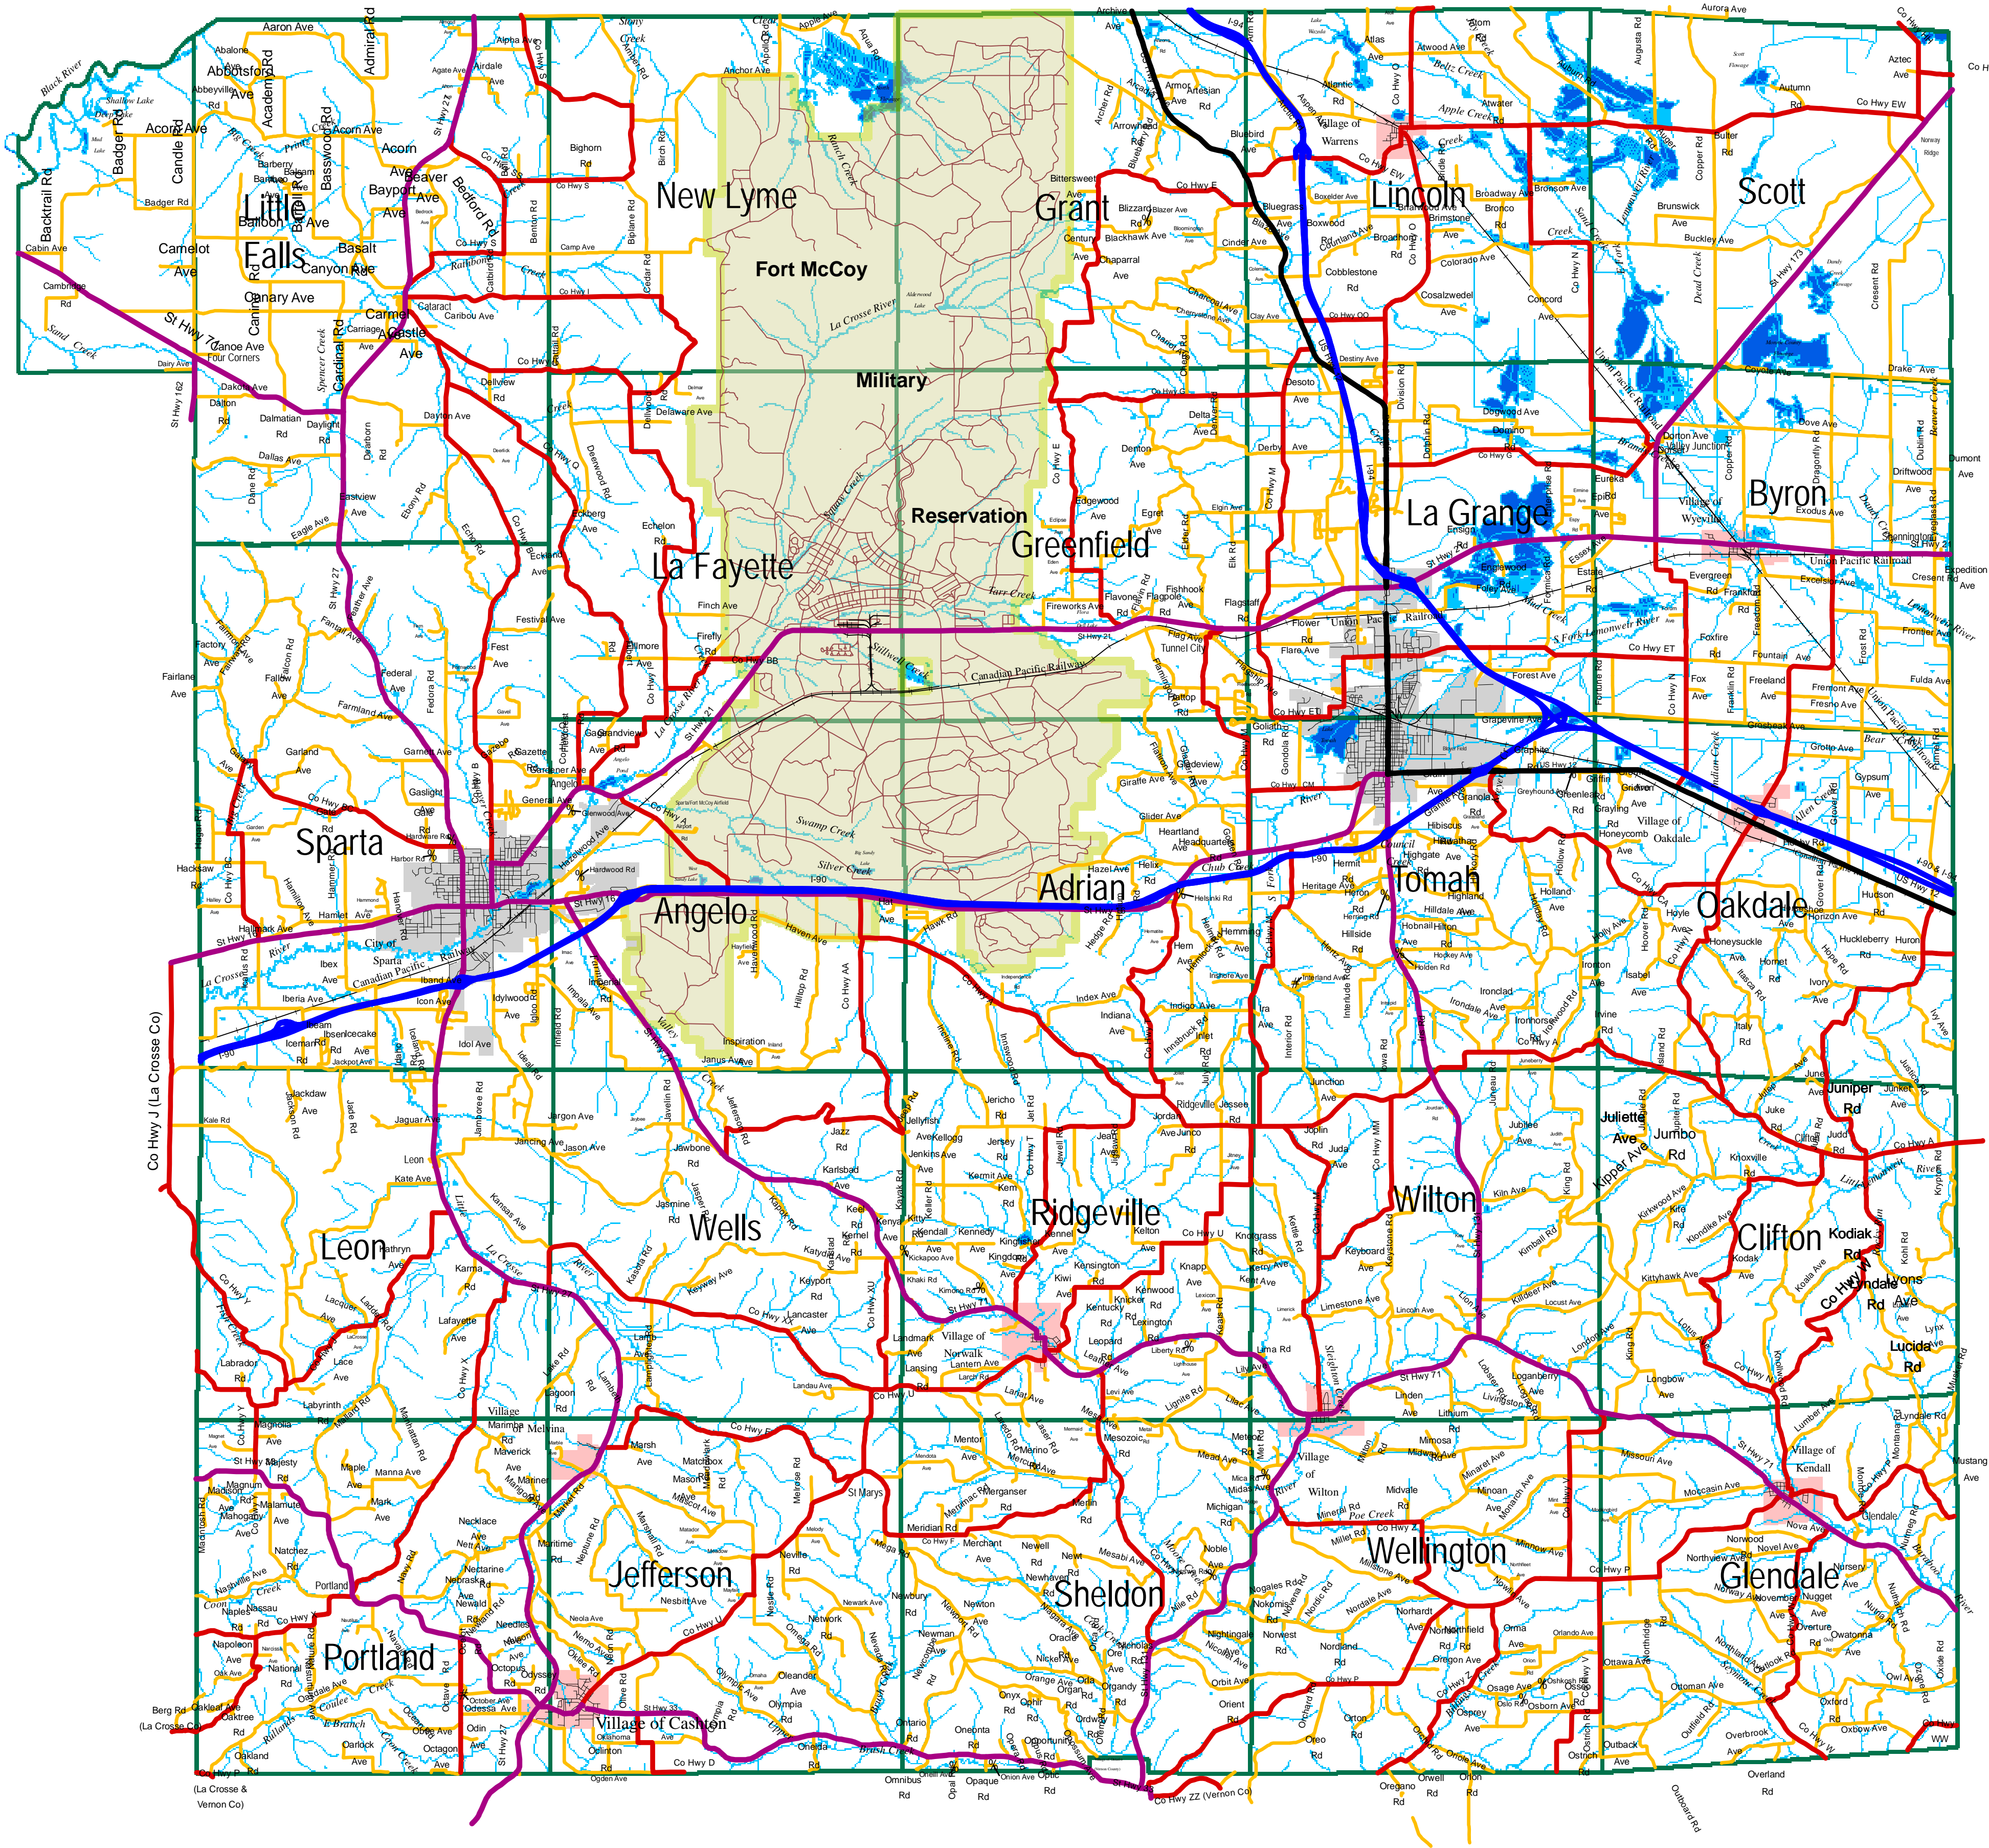

# MONROE COUNTY, WISCONSIN

**Legend**

- Airports
- Interstate Highways
- US Highways
- State Highways
- County Highways
- Town Roads
- CITY/VILL RD
- FORT MCCOY RD
- FTMCCOY
- PLSS Townships
- Lakes
- Streams